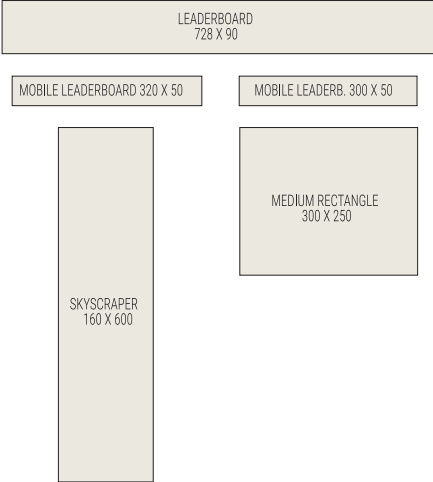

Digital Ad Specifications

Share with your graphic designer or art director to achieve the best results possible for your ad.

Ad Sizes

Ads may be submitted in the following sizes:

Measured in Pixels, W x H	
Skyscraper	160 x 600
Medium Rectangle	300 x 250
Leaderboard	728 x 90
Mobile Leaderboard	320 x 50
Mobile Leaderboard alt	300 x 50

Ad Formatting

Preferred format: PNG, GIF, JPG or zipped HTML package. If a graphic file is inconsistent with Encore's ad specifications, the ad will be returned to the advertiser for modification, or run as submitted.

Unacceptable formats: TIFF, EPS, PDF.

Modifications to ads: Should a submitted file require modification to meet Encore's ad specifications, the advertiser will be notified that the ad may be subject to production charges.

Digital Ad Specifications	
Color	RGB
Resolution	72 dpi